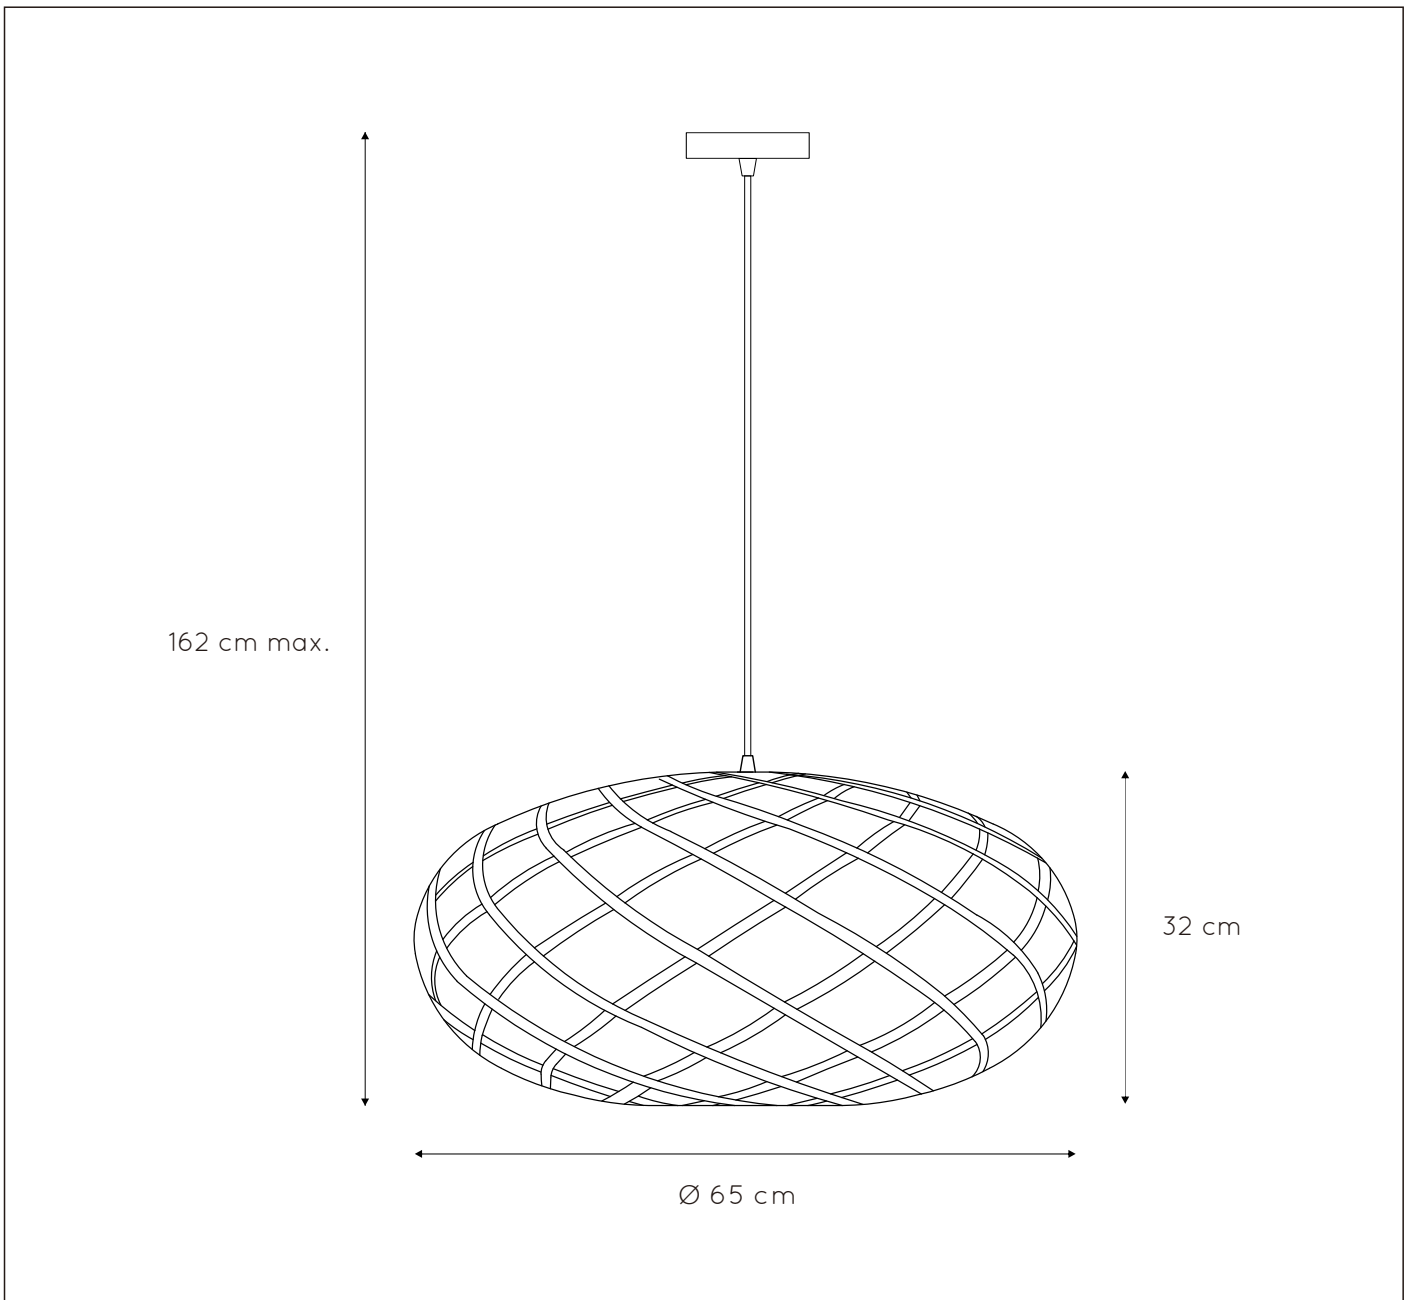

WOLFRAM

Item number : 21417/65/30

EAN CODE : 5411212211019

For more specifications, dimensions please visit

www.lucide.com